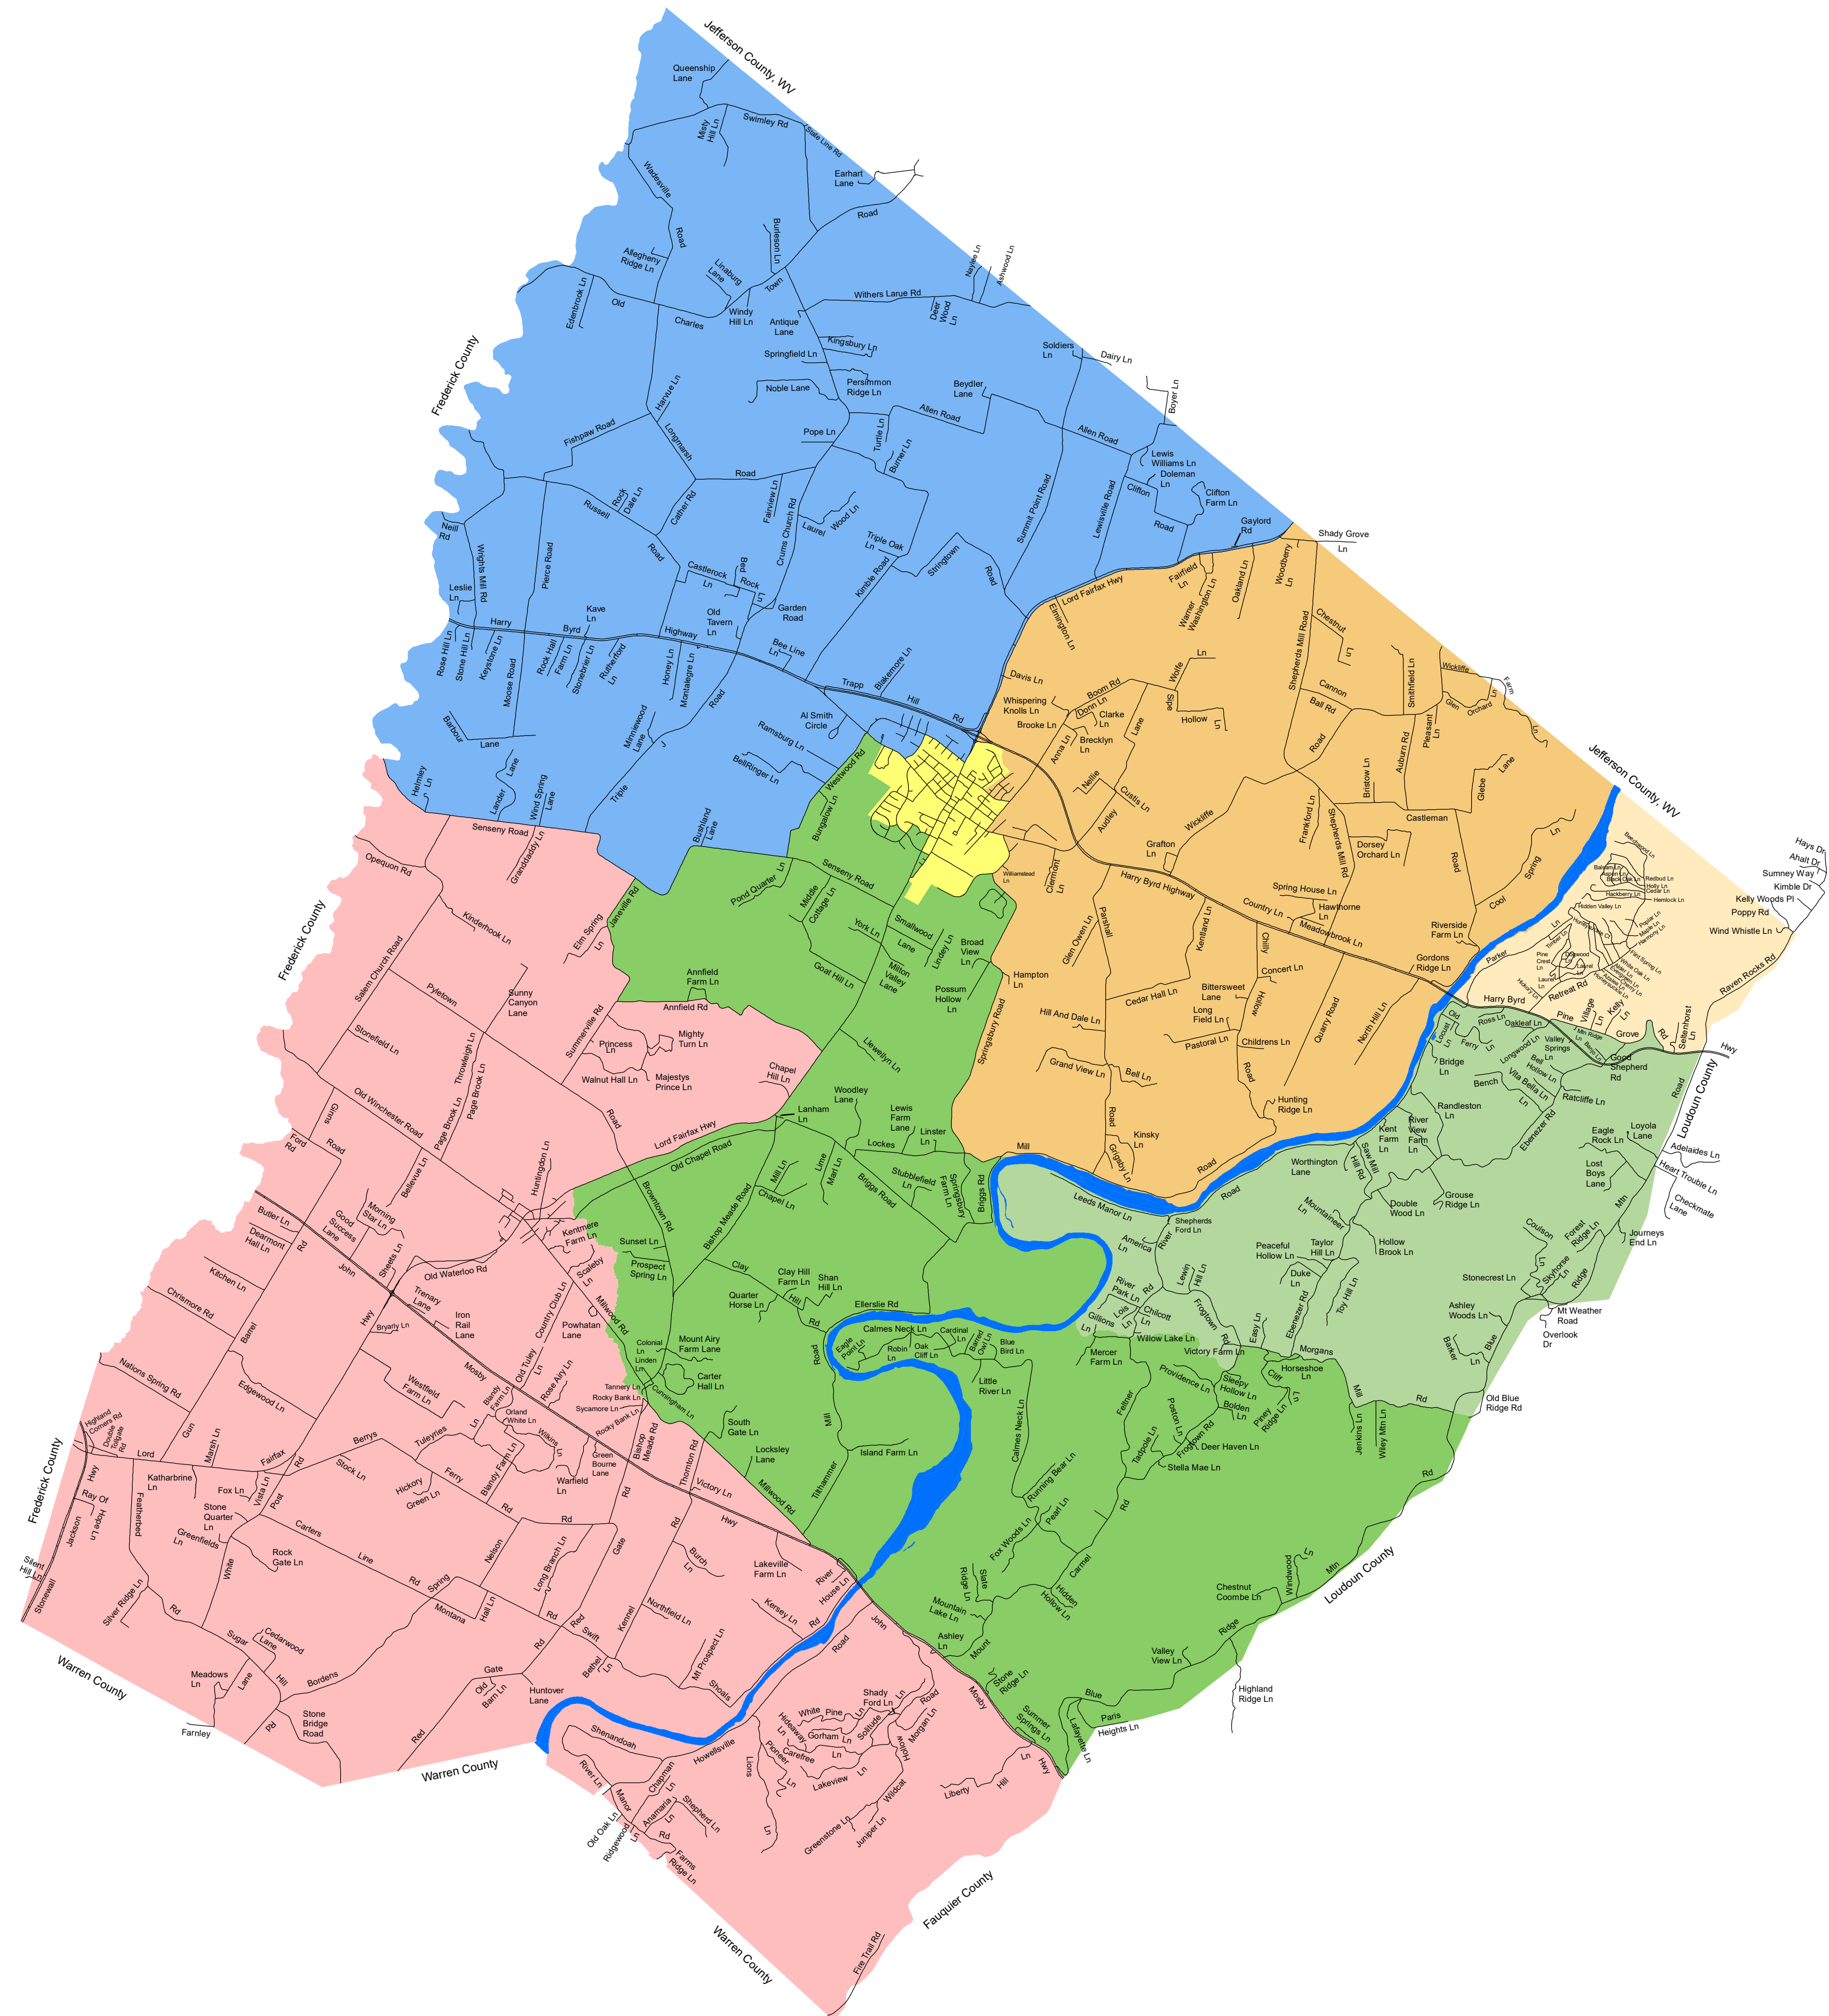

2022 Clarke Electoral Districts/Precincts

PRECINCT

- Berryville
- Buckmarsh
- Blue Ridge
- Millwood
- Pine Grove
- Russell
- White Post

1 in = 1 miles